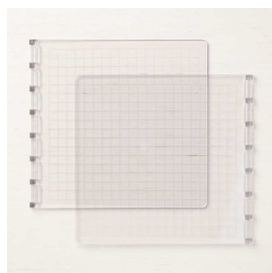

SMALL GRID PAPER

Grid paper perfectly sized to fit the Stamparatus®, for precision stamp alignment every time. (50 sheets)
149621 **7,75 €/£6.00**

STAMPARATUS® PLATES

Additional plates allow you to have multiple stamp arrangements ready to go! (2 plates)
149700 **18,00 €/£14.00**