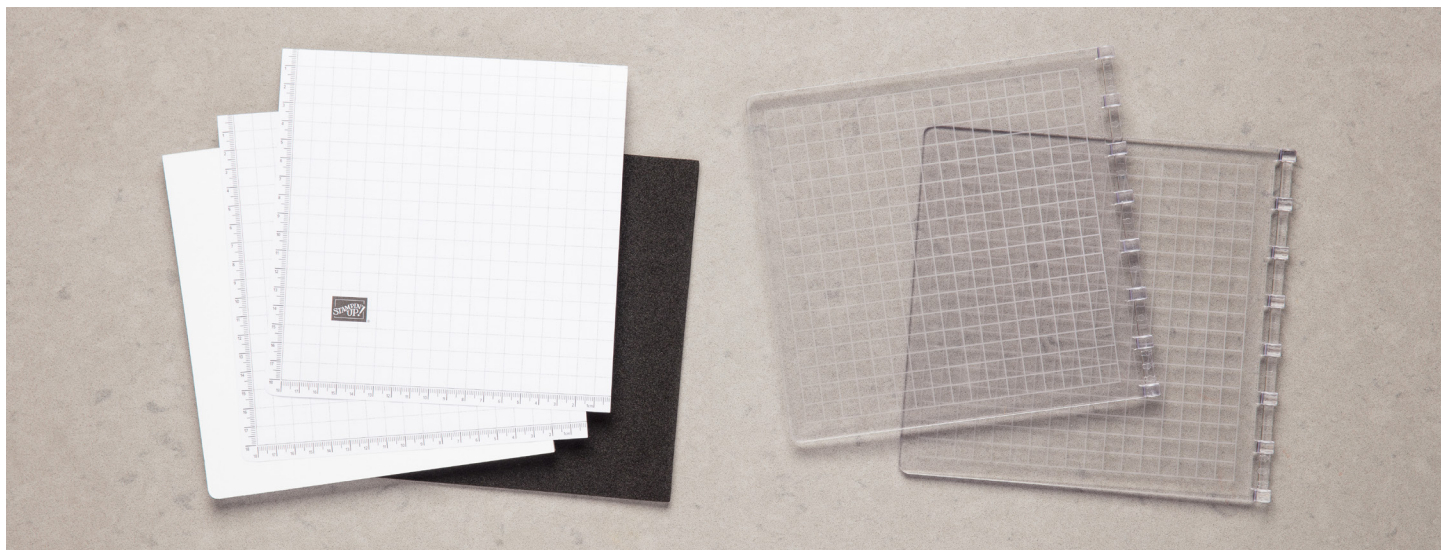

NEW!

STAMPARATUS® ACCESSORIES

The Stamparatus (Item 148187, 59,00 €/£46.00) is the world's most innovative stamp placement tool—now with a supporting line of all-new accessories to keep you stamping smoothly!

SMALL GRID PAPER

Grid paper perfectly sized to fit the Stamparatus®, for precision stamp alignment every time. (50 sheets)
149621 **7,75 €/£6.00**

STAMPARATUS® PLATES

Additional plates allow you to have multiple stamp arrangements ready to go! (2 plates)
149700 **18,00 €/£14.00**